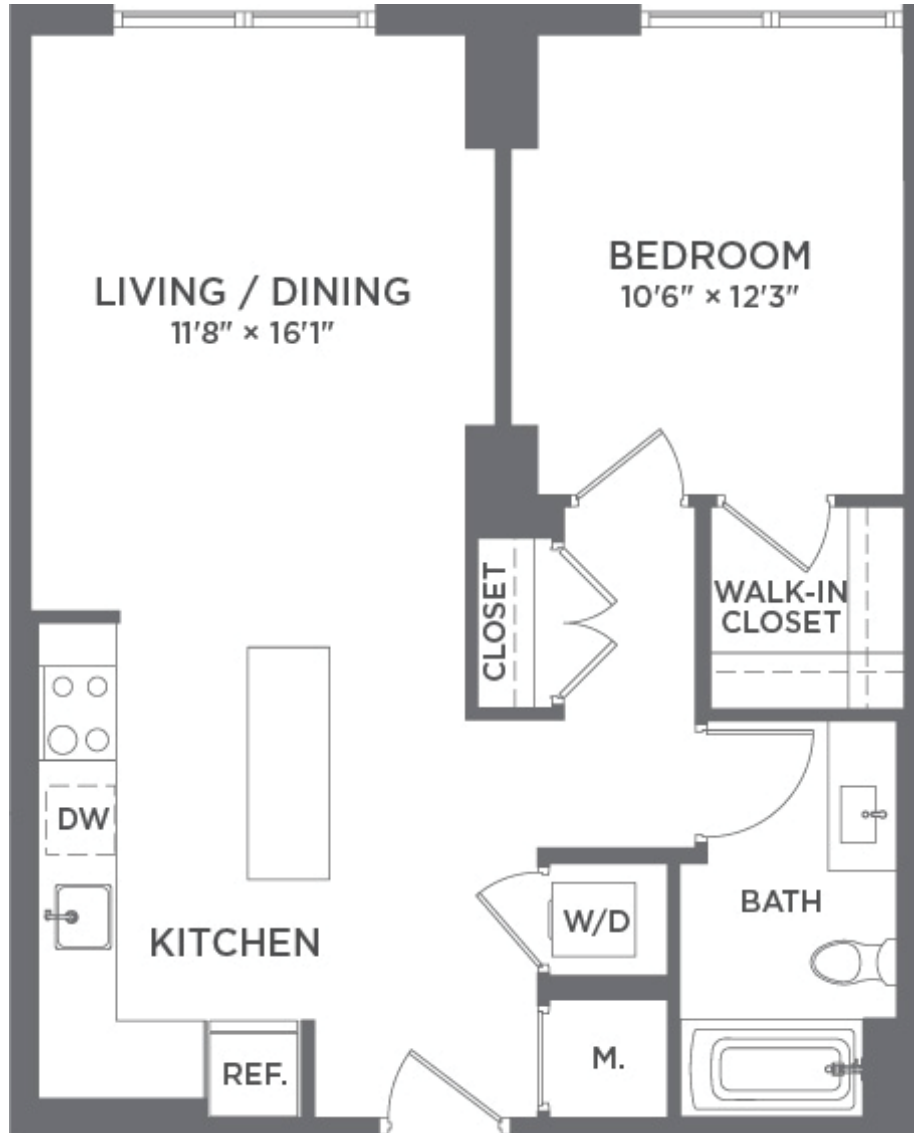

A1

1 BED / 1 BATH

711

SQ. FT.

1897 Oracle Way | Reston, VA 20190

703-826-0808 | www.exoreston.com

Floor plans are artist's rendering. All dimensions are approximate. Actual product and specifications may vary in dimension or detail. Not all features are available in every apartment. Prices and availability are subject to change. Please see a representative for details.