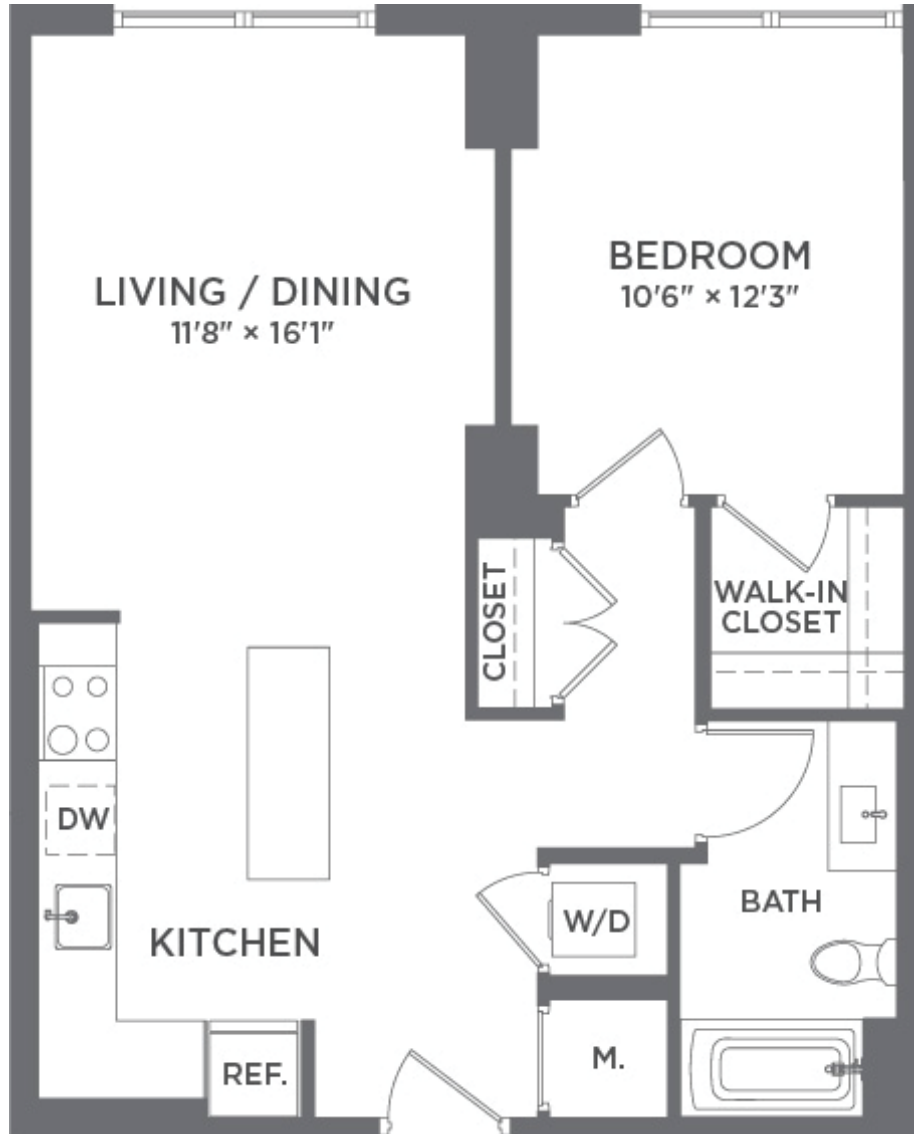

A1A

1 BED / 1 BATH

711

SQ. FT.

1897 Oracle Way | Reston, VA 20190

703-826-0808 | www.exoreston.com

Floor plans are artist's rendering. All dimensions are approximate. Actual product and specifications may vary in dimension or detail. Not all features are available in every apartment. Prices and availability are subject to change. Please see a representative for details.