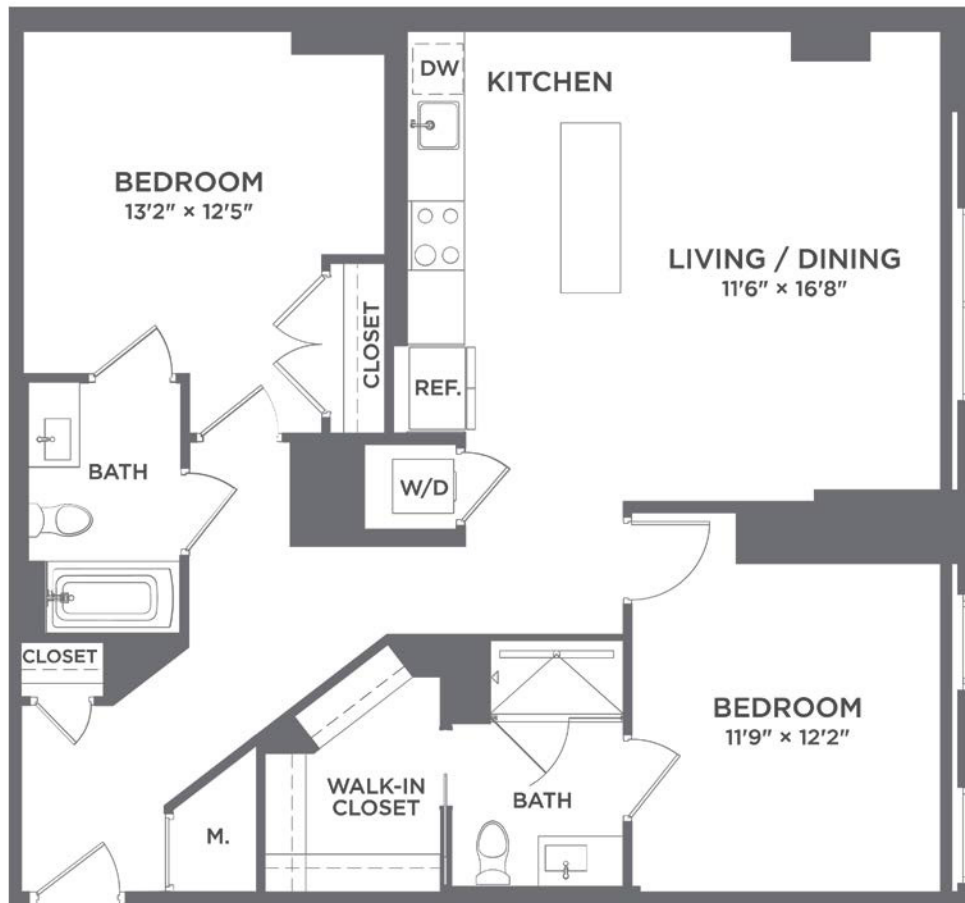

B5A

2 BED / 2 BATH

1134
SQ. FT.

1897 Oracle Way | Reston, VA 20190

703-826-0808 | www.exoreston.com

Floor plans are artist's rendering. All dimensions are approximate. Actual product and specifications may vary in dimension or detail. Not all features are available in every apartment. Prices and availability are subject to change. Please see a representative for details.