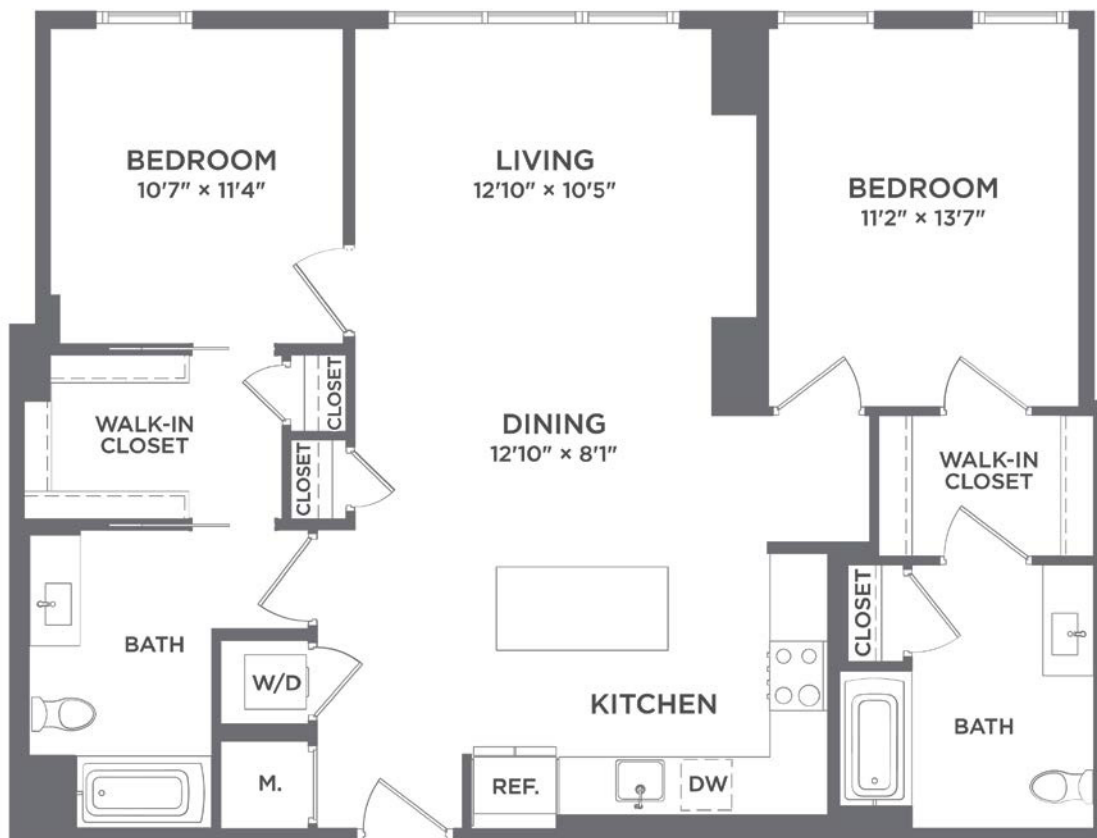

B6B

2 BED / 2 BATH

1151

SQ. FT.

1897 Oracle Way | Reston, VA 20190

703-826-0808 | www.exoreston.com

Floor plans are artist's rendering. All dimensions are approximate. Actual product and specifications may vary in dimension or detail. Not all features are available in every apartment. Prices and availability are subject to change. Please see a representative for details.